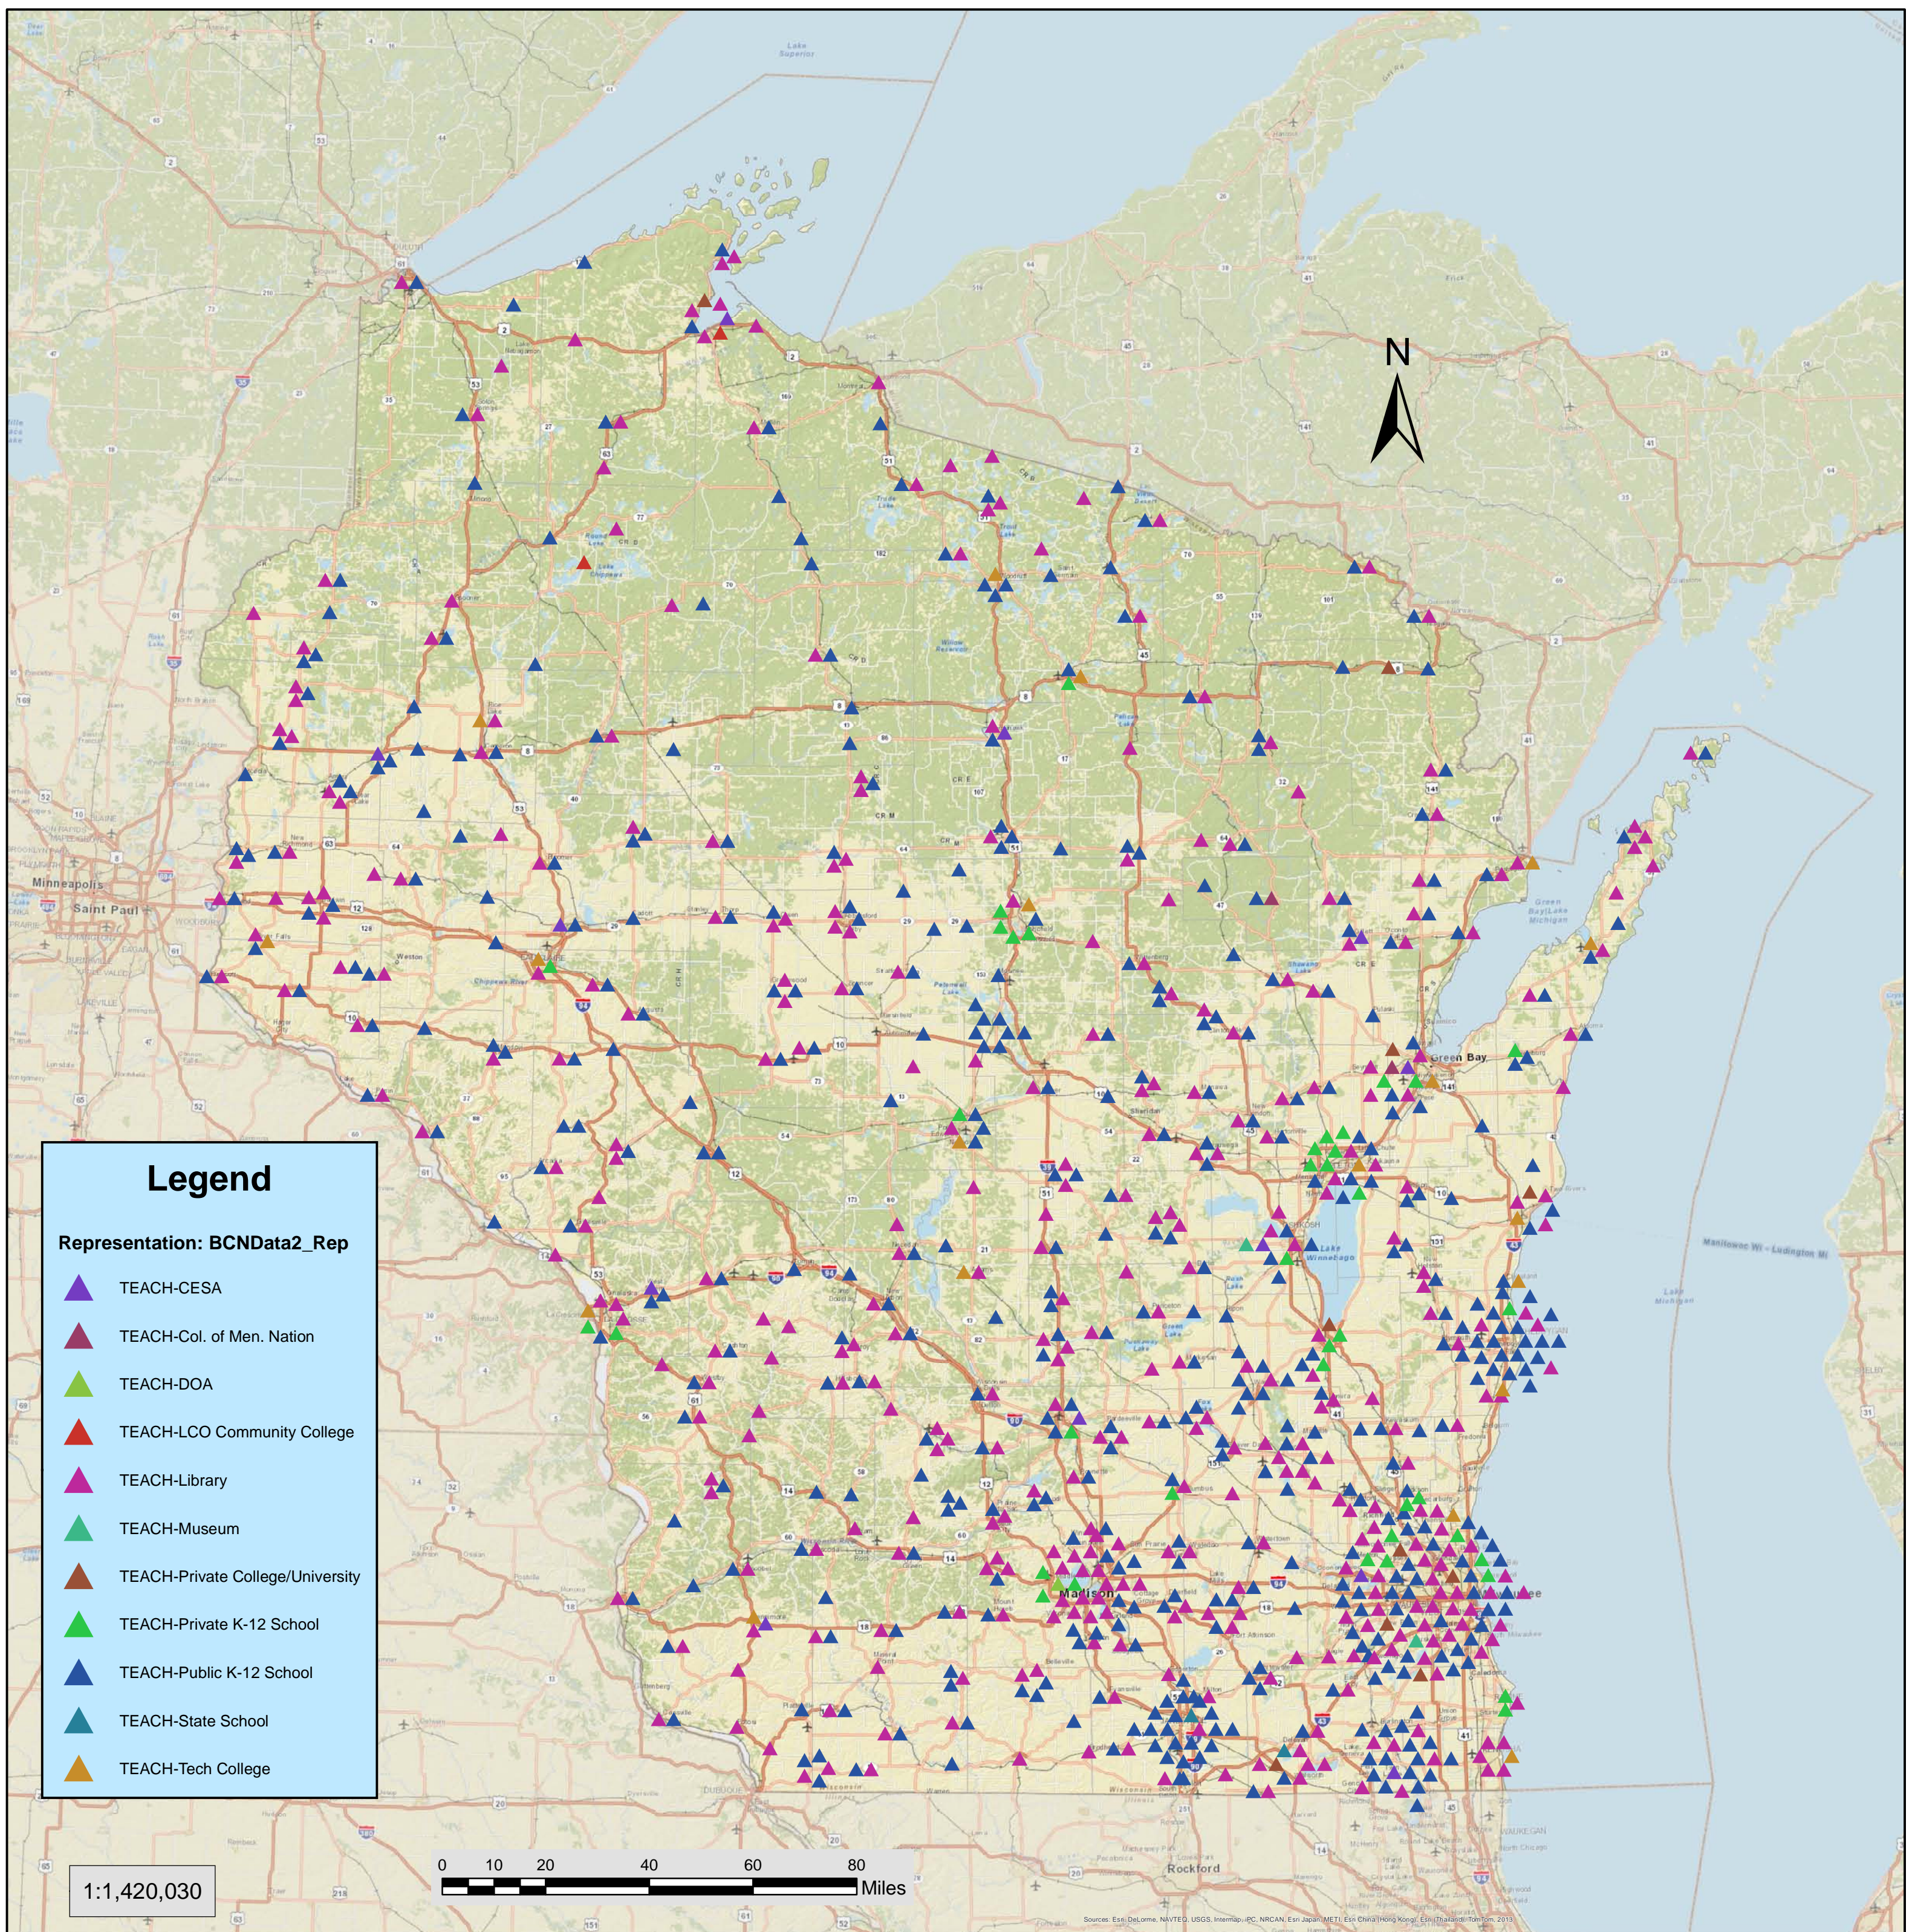

# BadgerNet Converged Network (BCN) TEACH Sites September 16, 2013

**NOTE:**

Overlapping marker symbols have been dispersed in a ring pattern. Some markers will not be in their original location.

Prepared by the Wisconsin Geographic Information Office (GIO)

Basemap data provided by ESRI

Date Produced: 9/17/2013